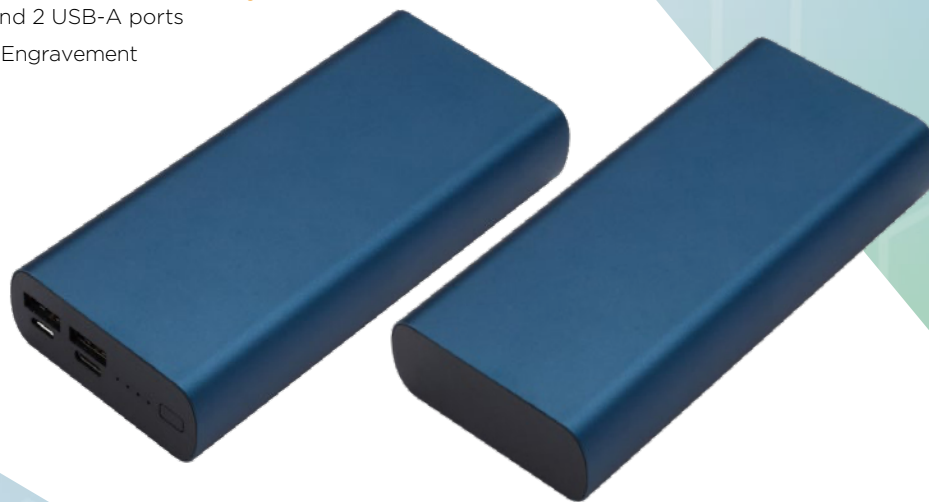

POWERBANKS

Power Bank Orion CM-6161

High capacity Power Bank with 20.000 mAh
1 micro usb port, 1 Type C port and 2 USB-A ports

Decoration options: Pad print / Engravement

USB OUTPUT: 5V / 2.1A

TYPE C AND MICRO USB OUTPUT: 5V / 2A

CAPACITY (mAh):

20.000 mAh