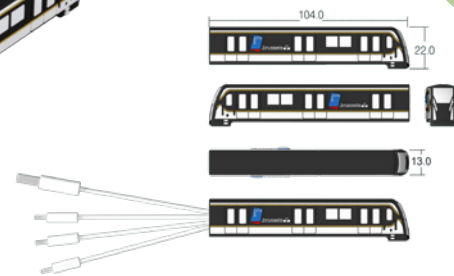

Custom Made Charging Cable CM-6153

Charge your phone or tablet your own way

- Number and type of connectors can be chosen

Material: Soft PVC

TYPES:

USB cable, Micro USB cable, Type C cable, Lightning cable for iPhone

COLORS: